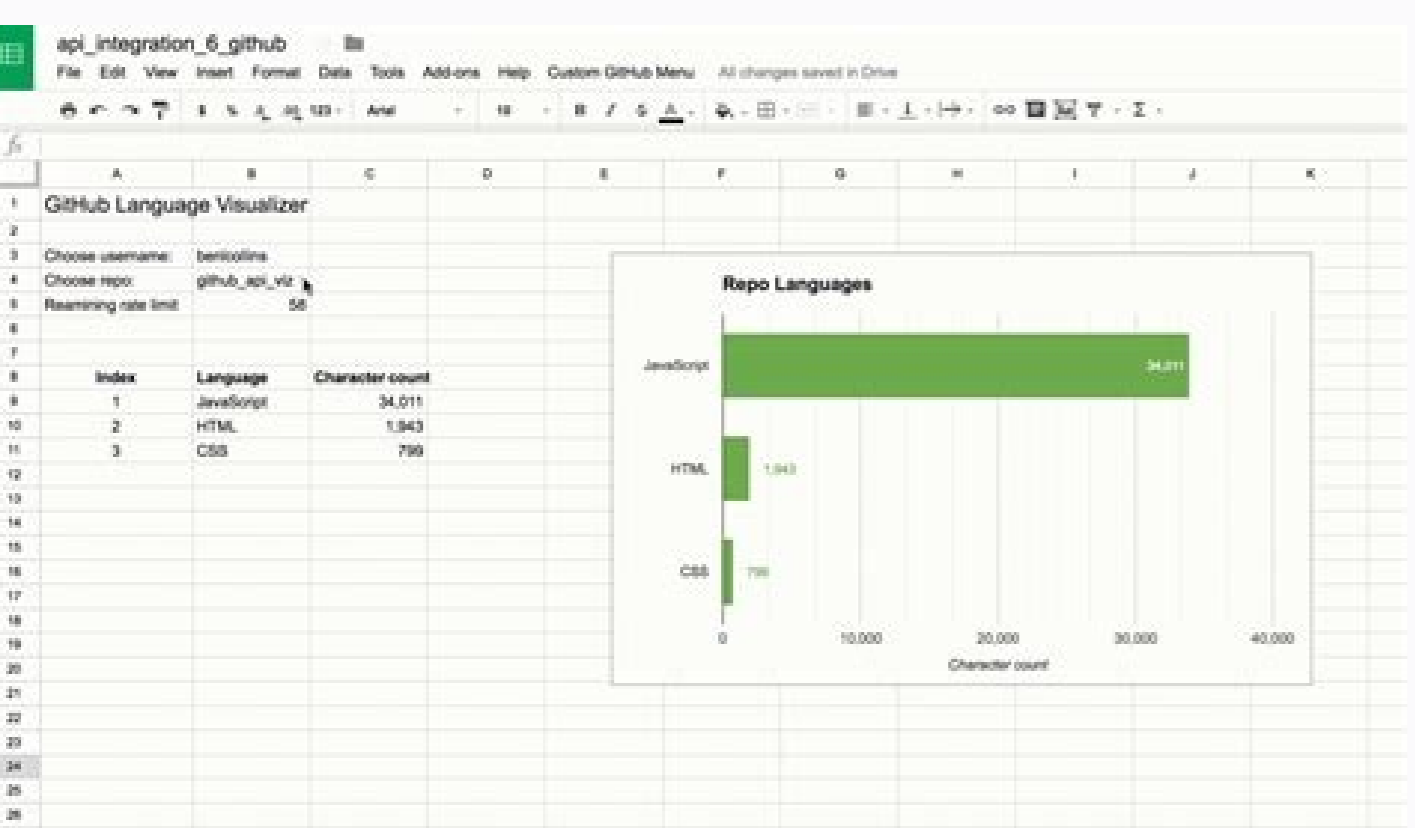

```
General Trigger Source
Triggering event
{
  ("trigger_text","The step was executed.")
}
Test the function
Output
{"score":0.888888132929,"magnitude":0.888888132929}
```

My URL	title	url	external links	links	mozrank	subdomain	http status code	page authority	domain authority
www.seerinteractive.com	SEM / SEO company - w/ top ethical SEO consultants at our SEO agency in Philadelphia	www.seerinteract	4,572	5,870	5.90	5.49	200	69.99	63.98
www.seomoz.org	SEO Software. Simplified. | SEOMoz	www.seomoz.org/	225,470	363,353	7.17	7.62	200	94.86	95.60
www.seomoz.org/gsc	SEOMoz | YOUmoz - A User Generated Search Industry Blog	www.seomoz.org/	2,057	118,194	6.55	7.62	200	87.89	95.60

Output	Inputs
625,000	3
600,000	3
447,500	2
807,000	4
699,000	2
135,000	2
370,000	3
80,500	2
290,000	2
225,000	1
430,000	2
785,000	3
76,500	3
765,000	4
293,000	1
750,000	3
465,000	3
403,000	2
1,311,000	3
259,000	1
790,000	3

Google spreadsheet api key. Google spreadsheet api limit. Google spreadsheet api php. Spreadsheet api google python. Google spreadsheet api javascript. Add row to google spreadsheet api. Google spreadsheet rest api. Google sheets api copy spreadsheet.

192018/7/ - We can use the public APIs from Bing maps or Google Maps to get the answer to our spreadsheet. What you need: Free maps API from either Google Maps or Bing Maps; Excel 2013 or above (we will be using WEBSERVICE() and FILTERXML() functions in Excel) How to get the API Key from Google Maps or Bing Maps: 212022/6/ - To open a file like an Excel spreadsheet on your iPhone or iPad, tap the file in the spreadsheet manager. If you don't see the spreadsheet manager, tap the Back button (on an iPhone or iPod touch) or Spreadsheets (on an iPad), then tap the file that you want to open. If a file is dimmed, it's not in a compatible format. EVMarketer API access methods are very similar to those used by Eve Central, but different enough that previous calls will not work. These API calls can be used in a spreadsheet (e.g., Google Sheets, Excel) to provide programmatic access to Market Data even for casual users. 42017/1/ - Below you'll find a roundup of free templates for Google Docs and Google Sheets, including project management, budget, calendar, invoice, and to-do list templates. To save and use these templates, click on the download button below each template and save the file to your preferred location, whether it's your desktop, Google Drive, or another cloud storage service.