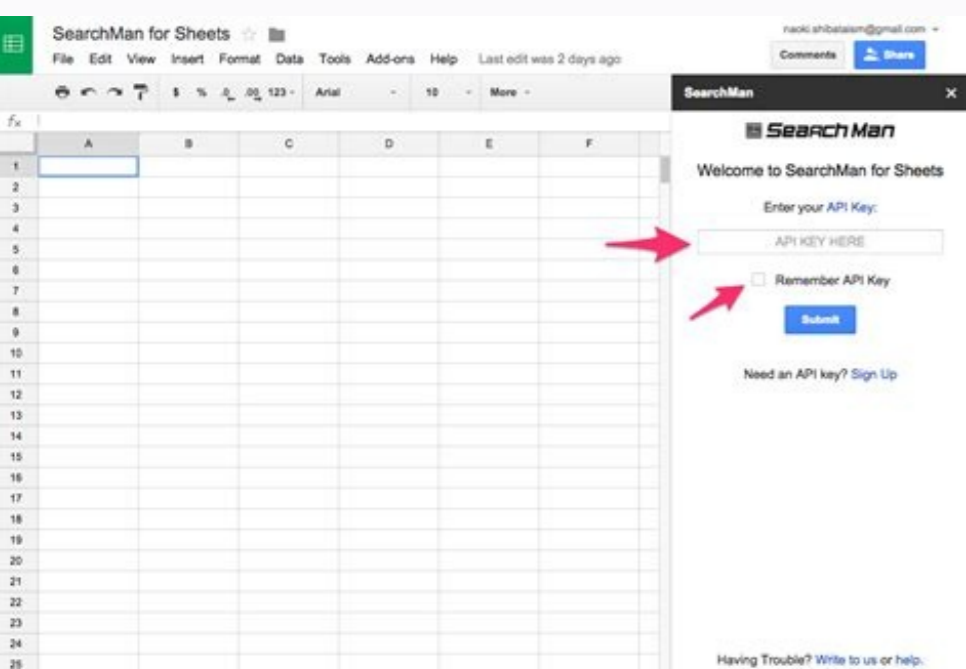

```
General Trigger Source
Triggering event
{
  ("trigger_text","The step was executed.")
}
Test the function
Output
{"score":0.888888132929,"magnitude":0.888888132929}
```

My URL	title	url	external links	links	mozrank	subdomain	http status code	page authority	domain authority
www.seerinteractive.com	SEM / SEO company - w/ top ethical SEO consultants at our SEO agency in Philadelphia	www.seerinteract	4,572	5,870	5.90	5.49	200	69.99	63.98
www.seomoz.org	SEO Software. Simplified. | SEOMoz	www.seomoz.org/	225,470	363,353	7.17	7.62	200	94.86	95.60
www.seomoz.org/gsc	SEOMoz | YOUmoz - A User Generated Search Industry Blog	www.seomoz.org/	2,057	118,194	6.55	7.62	200	87.89	95.60

Output	Inputs
625,000	3
600,000	3
447,500	2
807,000	4
699,000	2
135,000	2
370,000	3
80,500	2
290,000	2
225,000	1
430,000	2
785,000	3
76,500	3
765,000	4
293,000	1
750,000	3
465,000	3
403,000	2
1,311,000	3
259,000	1
790,000	3

Google spreadsheet api key. Google spreadsheet api limit. Google spreadsheet api php. Spreadsheet api google python. Google spreadsheet api javascript. Add row to google spreadsheet api. Google spreadsheet rest api. Google sheets api copy spreadsheet.

192018/7/ - We can use the public APIs from Bing maps or Google Maps to get the answer to our spreadsheet. What you need: Free maps API from either Google Maps or Bing Maps; Excel 2013 or above (we will be using WEBSERVICE() and FILTERXML() functions in Excel) How to get the API Key from Google Maps or Bing Maps: 212022/6/ - To open a file like an Excel spreadsheet on your iPhone or iPad, tap the file in the spreadsheet manager. If you don't see the spreadsheet manager, tap the Back button (on an iPhone or iPod touch) or Spreadsheets (on an iPad), then tap the file that you want to open. If a file is dimmed, it's not in a compatible format. EVMarketer API access methods are very similar to those used by Eve Central, but different enough that previous calls will not work. These API calls can be used in a spreadsheet (e.g., Google Sheets, Excel) to provide programmatic access to Market Data even for casual users. 42017/1/ - Below you'll find a roundup of free templates for Google Docs and Google Sheets, including project management, budget, calendar, invoice, and to-do list templates. To save and use these templates, click on the download button below each template and save the file to your preferred location, whether it's your desktop, Google Drive, or another cloud storage service.